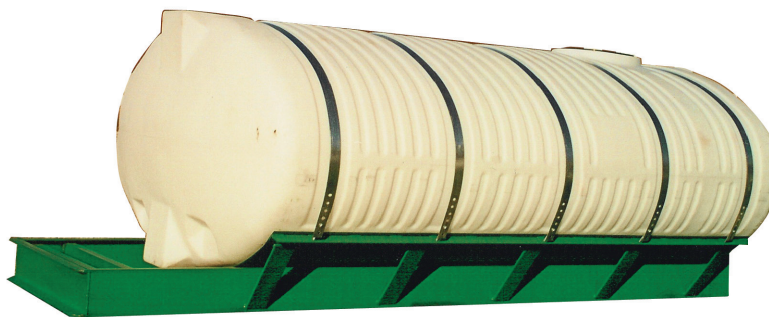

NURSE SKID UNITS

1600 Gallon Elliptical Skid Unit

1600 Gallon Elliptical Skid Unit built for Straight Trucks with 34" or 42" Wide Frame. Heavy-Duty 8" Channel Frame with a Full Sheet to support the Sturdy 1600 Gallon Poly Tank.

The tank has a 3" Poly Bolted Tank Fitting. Maximum Temperature of 140° F.

Part#	Description	Price
1600ESPKG-34	34" Wide Frame-8" Channel Frame, 4" Channel Crossmembers, 12 Ga Split Sheets	\$6,814.16
1600ESPKG-42	42" Wide Frame-8" Channel Frame, 4" Channel Crossmembers, 12 Ga Split Sheets	\$6,814.16

NURSE SKID UNITS

1000 Gallon Elliptical Skid Unit

1000 Gallon Elliptical Skid Unit built for Straight Trucks with 34" Wide Frame or Wagon Gear Units with a 42" Frame. Heavy-Duty 8" Channel Frame with a Full Sheet to support the Tank. Angles welded in the frame for Pump Mounting.