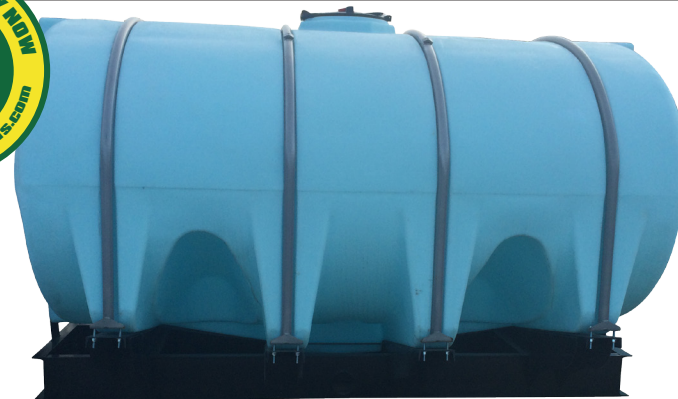

Part#	Description	Price
1010VLTSPKG	1010 Gallon Round Leg Tank w/ Drainable V-Bottom Skid Package	$4,984.06
1025LTSPKG	1025 Gallon Round Leg Tank Skid Package	$4,900.91
1235ELTSPKG	1235 Gallon Elliptical Leg Tank Skid Package	$5,469.89
1610VLTSPKG	1610 Gallon Elliptical Leg Tank w/ Drainable V-Bottom Skid Package	$7,432.71
1610VLTHDSPKG	1610 Gallon Heavy-Duty Elliptical Leg Tank w/ Drainable V-Bottom Skid Package	$7,910.60
1635ELTSPKG	1635 Gallon Elliptical Leg Tank Skid Package	$6,733.00
2010VLTSPKG	2010 Gallon Elliptical Leg Tank w/ Drainable V-Bottom Skid Package	$8,174.32
2010VLTHDSPKG	2010 Gallon Heavy-Duty Elliptical Leg Tank w/ Drainable V-Bottom Skid Package	$8,736.09
2035ELTSPKG	2035 Gallon Elliptical Leg Tank Skid Package	$8,178.53
2610VLTSPKG	2610 Gallon Elliptical Leg Tank w/ Drainable V-Bottom Skid Package	$12,739.49
2610VLTHDSPKG	2610 Gallon Heavy-Duty Elliptical Leg Tank w/ Drainable V-Bottom Skid Package	$13,609.78
3210VLTSPKG	3210 Gallon Elliptical Leg Tank w/ Drainable V-Bottom Skid Package	$14,649.23
3210VLTHDSPKG	3210 Gallon Heavy-Duty Elliptical Leg Tank w/ Drainable V-Bottom Skid Package	$15,631.31