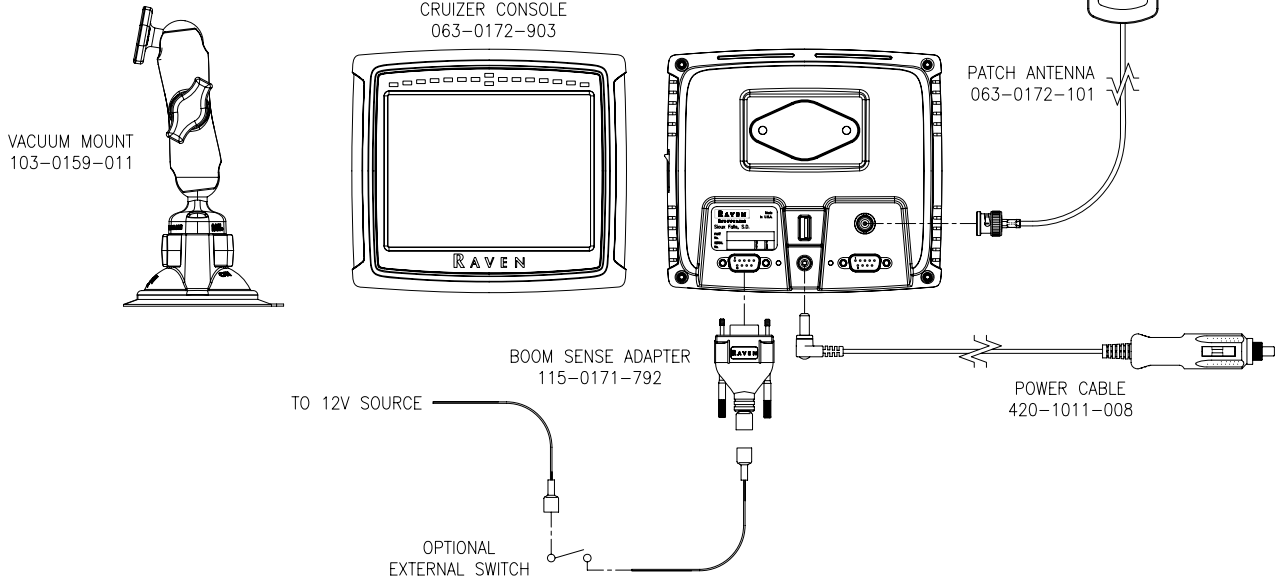

*SMARTBOOM REQUIRES 1 OF EACH

SmartRow Kits - Electric Clutch Systems

117-3001-007	2 Clutch System, Mounted Planter	\$4,132.05
117-3001-008	2 Clutch System	\$4,132.05
117-3001-009	3 Clutch System	\$4,132.05
117-3001-010	4 Clutch System	\$4,132.05
117-3001-006	Air Clutch 8 Sections	\$4,132.05

1" Ram Mount

Part#	Description	Price
65-05125	1" Ram Mount	\$23.40

RAVEN[®]

CRUIZER™

CRUIZER WITH PATCH ANTENNA AND EXTERNAL SWITCH OPTION

SMARTBOOM + CRUIZER, SCS 440/450/460/660