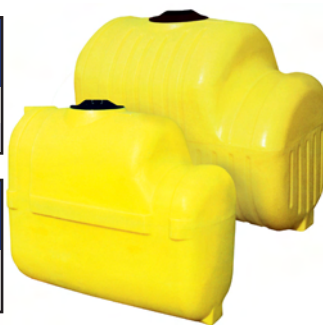

Most Elliptical Tanks are available in White or Yellow, specify desired tank color by adding "-Y" to end of part number for Yellow. (ex. NOR500E-Y) - Yellow Tank
Tank Straps & J-Bolts are included with all cradle prices

Cradles For Elliptical Tanks

Part#	Tank Size	Price
CRAD150E	150 Gallon	\$531.05
CRAD200E	200 Gallon	\$575.00
CRAD300E	300 Gallon	\$934.00
CRAD400E	400 Gallon	\$1,021.00
CRAD500E	500 Gallon	\$1,048.00
CRAD750E	750 Gallon	\$1,508.00
CRAD1000E	1000 Gallon	\$1,508.00
CRAD1600E	1600 Gallon	\$2,711.00
CRAD2600E	2600 Gallon	\$4,375.25

Slim-Line Series Sidemount Tanks & Cradles

TANKS				
Part#	Capacity	Dia.	Length	Price
RAV200X24	200	24" x 47" x 54"		\$520.00
RAV250X24	250	24" x 53" x 60"		\$575.00

CRADLES		
Part#	Tank Size	Price
CRAD200X24	200 Gallon	\$770.00
CRAD250X24	250 Gallon	\$780.00