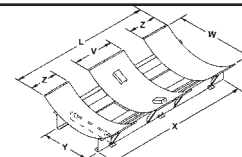

Galvanized Tank Straps - Price Per Strap

Part#	Tank Size	Price
TS-42	23" Dia. Tanks, 200x24 Short	\$13.14
TS-46	150x24 Long, PCO50, 200x31 Short, 250x24 Short	\$13.55
TS-52	25 & 55 Gal. Inoculant Units	\$13.73
TS-64	200E, 110x30	\$14.86
TS-71	150x32, 200x32, 300E, 200x24, 200x31	\$15.10
TS-75	PCO150 Skids	\$15.37
TS-81	150x38, 200x38, 300x38, 250x24, 250x31	\$15.71
TS-94	400E, 500E, PCO200, PCO300	\$16.46
TS-104	400x42, 500x48, 750x54	\$18.39
TS-112	750E Cradles	\$21.30
TS-133	1000E Cradles	\$23.35
TS-148	1300E Cradles	\$29.41
J-Bolts, Nuts NOT INCLUDED WITH ABOVE		
J-BOLT38	3/8" J-Bolt Kit	\$9.99

Crop-Care Tanks & Cradles

Part#	Wd	Ht	Lt	Price
RAV500CC	48"	31"	90"	\$1,103.00
RAV750CC	52"	40"	110"	\$1,356.00
RAV1000CC	58"	46"	115"	\$2,128.00
RAV1000CCNR	same as above with wheel wells			\$2,128.00
CC1250AYSLSSRS	1250 Gallon XLRD Tank			\$2,877.00
CC1500AYSLSSRS	1500 Gallon XLRD Tank			\$3,231.00

Raven Crop-Care Tanks Feature:
• Low Profile Design • 16" Lid
• Ribbed for extra strength
• 8" x 12" x 5" • Molded in Baffle
• Integral 5 gallon safety/fresh water tank

Part#	Description	Price
CC500SK	500 Gallon Cradle	\$1,657.50
CC750SK	750 Gallon Cradle	\$1,736.00
CC1000SK	1000 Gallon Cradle	\$2,078.00