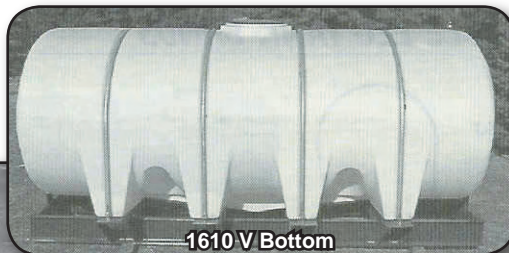

Part#	Description	Price
1010LTSPKG	1010 Gallon Round Leg Tank w/ Drainable V-Bottom Skid Package	$5,030.00
1025LTSPKG	1025 Gallon Round Leg Tank Skid Package	$4,681.00
1235ELTSPKG	1235 Gallon Elliptical Leg Tank Skid Package	$4,845.00
1610VLTSPKG	1610 Gallon Elliptical Leg Tank w/ Drainable V-Bottom Skid Package	$6,689.80
1610VLTSPKG	1610 Gallon Elliptical Leg Tank w/ Drainable V-Bottom Skid Package	$7,083.95
1635ELTSPKG	1635 Gallon Elliptical Leg Tank Skid Package	$5,122.00
2035ELTSPKG	2035 Gallon Elliptical Leg Tank Skid Package	$5,754.00
2610VLTSPKG	2610 Gallon Elliptical Leg Tank w/ Drainable V-Bottom Skid Package	$11,028.95
2610VLTHDSPKG	2610 Gallon Heavy-Duty Elliptical Leg Tank w/ Drainable V-Bottom Skid Package	$11,746.85
3210VLTSPKG	3210 Gallon Elliptical Leg Tank w/ Drainable V-Bottom Skid Package	$12,928.00
3210VLTHDSPKG	3210 Gallon Heavy-Duty Elliptical Leg Tank w/ Drainable V-Bottom Skid Package	$13,786.95