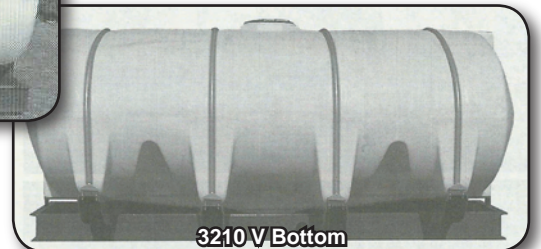

Part#	Description	Price
1010LTSPKG	1010 Gallon Round Leg Tank w/ Drainable V-Bottom Skid Package	$5,030.00
1025LTSPKG	1025 Gallon Round Leg Tank Skid Package	$4,681.00
1235ELTSPKG	1235 Gallon Elliptical Leg Tank Skid Package	$4,845.00
1610VLTSPKG	1610 Gallon Elliptical Leg Tank w/ Drainable V-Bottom Skid Package	$6,689.80
1610VLTSPKG	1610 Gallon Elliptical Leg Tank w/ Drainable V-Bottom Skid Package	$7,083.95
1635ELTSPKG	1635 Gallon Elliptical Leg Tank Skid Package	$5,122.00
2035ELTSPKG	2035 Gallon Elliptical Leg Tank Skid Package	$5,754.00
2610VLTSPKG	2610 Gallon Elliptical Leg Tank w/ Drainable V-Bottom Skid Package	$11,028.95
2610VLTHDSPKG	2610 Gallon Heavy-Duty Elliptical Leg Tank w/ Drainable V-Bottom Skid Package	$11,746.85
3210VLTSPKG	3210 Gallon Elliptical Leg Tank w/ Drainable V-Bottom Skid Package	$12,928.00
3210VLTHDSPKG	3210 Gallon Heavy-Duty Elliptical Leg Tank w/ Drainable V-Bottom Skid Package	$13,786.95