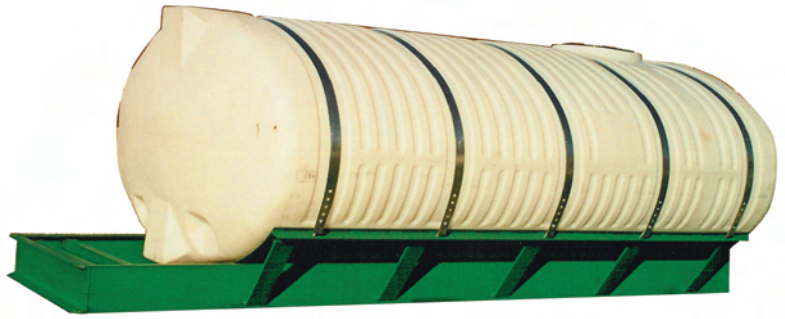

# NURSE SKID UNITS

## 1600 Gallon Elliptical Skid Unit

1600 Gallon Elliptical Skid Unit built for Straight Trucks with 34" or 42" Wide Frame. Heavy-Duty 8" Channel Frame with a Full Sheet to support the Sturdy 1600 Gallon Poly Tank. The tank has a 3" Poly Bolted Tank Fitting. Maximum Temperature of 140° F.

Part#	Description	Price
1600ESPKG-34	1600 Gallon Skid Unit for 34" Wide Frame	\$5,775.00
1600ESPKG-42	1600 Gallon Skid Unit for 42" Wide Frame	\$5,775.00

## 1000 Gallon Elliptical Skid Unit

1000 Gallon Elliptical Skid Unit built for Straight Trucks with 34" Wide Frame or Wagon Gear Units with a 42" Frame. Heavy-Duty 8" Channel Frame with a Full Sheet to support the Tank. Angles welded in the frame for Pump Mounting.