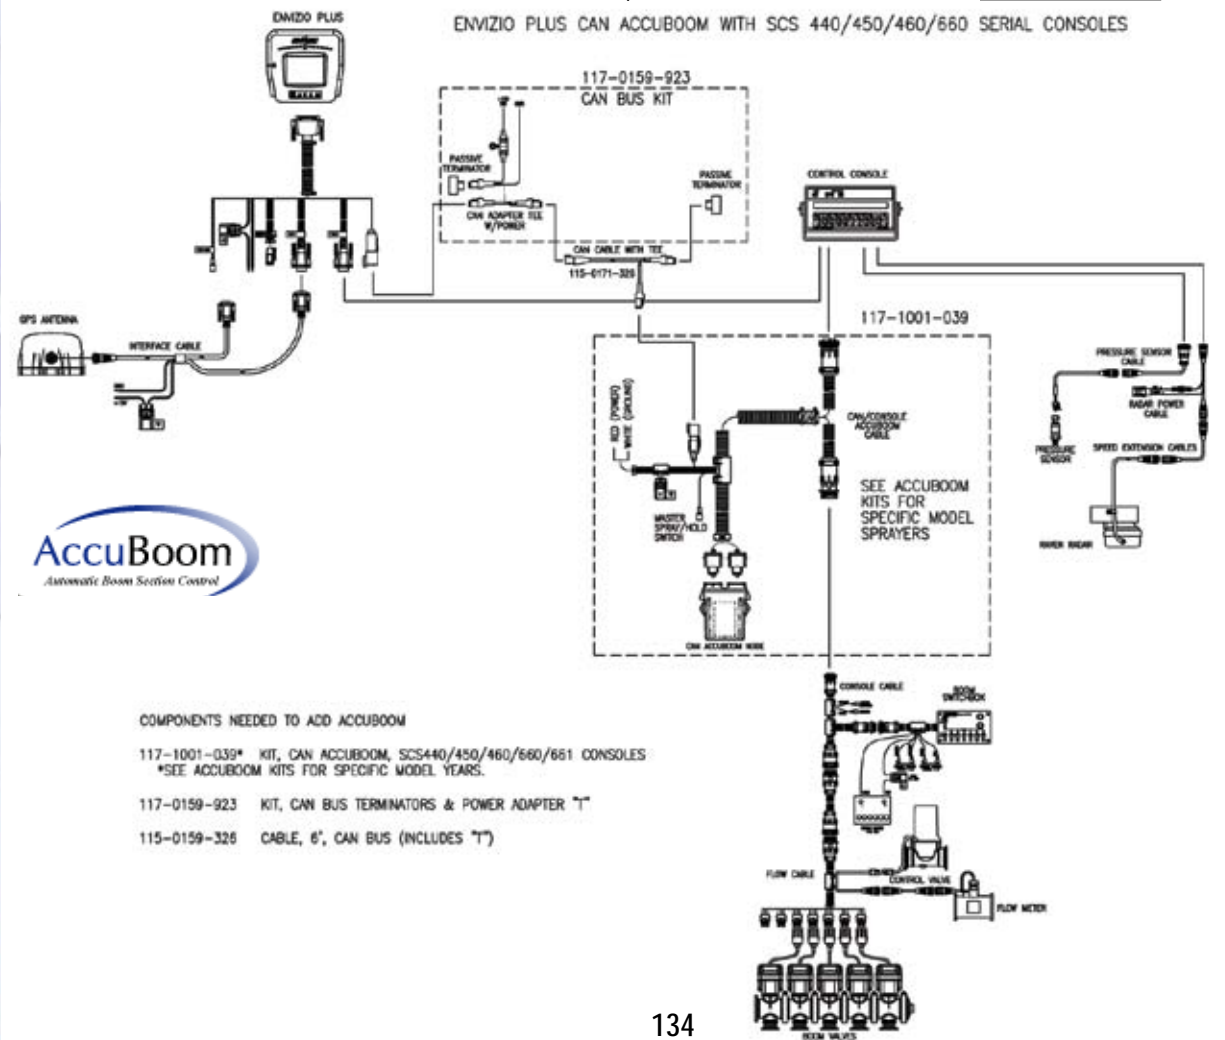

**Accuboom
Automatic
Section
Control
for Envizio Plus**

Accuboom Kits: Need all items for 440/450 Hookup

117-1001-039 Accuboom base kit	$ 1934.00
117-0159-923 Power adapter T, CAN	$ 279.00
115-0171-326 CAN Cable, 6'	$ 214.60

Components listed are needed for general pull-type sprayers. Special components for newer Self-propelled machines to be quoted

Must Have *Envizio Plus* Updates for *Envizio Units* are Available.