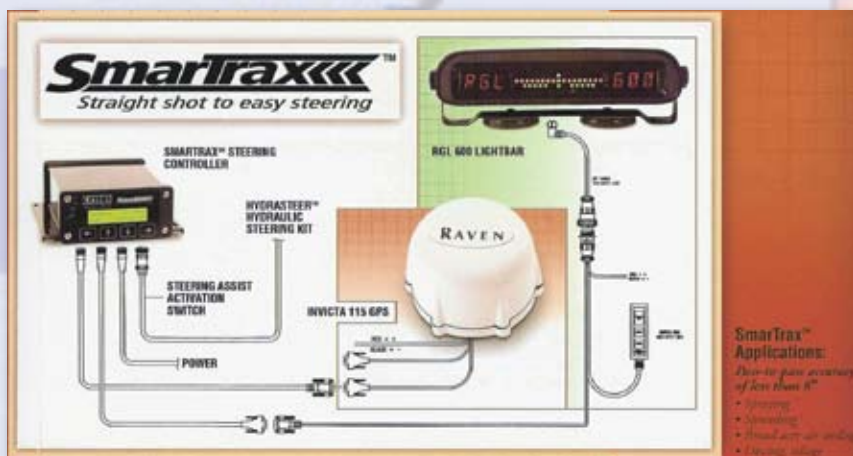

RAVEN Lightbars

RAVEN

RGL500

RGL600

External Mount Raven Lightbars

WAAS - Submeter Accuracy 39" Repeatability, 6" - 10" Pass to Pass

Beacon - Half Meter Accuracy 39" Repeatability, 6" - 10" Pass to Pass

RGL600 (To 210 / 310)	117-0159-881	\$2222.00
RGL600 same as above with Tilt Comp.	117-0159-883	\$3071.00
RGL600 (110/115 / Universal / Trimble)	117-0159-882	\$2222.00
RGL600 same as above with Tilt Comp.	117-0159-884	\$3071.00

Receiver Kits for above (Add One):

117-0159-843	115 Smart / WAAS 10 hz	\$ 2386.00
117-0159-745	210 WAAS / Beacon 10 hz	\$ 3661.00

Standard Package

RAVEN SmarTrax Auto-Steer

117-0197-002	Contoller Kit	\$ 4740.00
117-0190-***	Steering Kit	\$ 4240.00
	*** Specify Make & Model	
117-0159-843	Invicta 115Ant/Rcvr. 5 Hz. WAAS	\$2386.00
117-0159-882	Kit, RGL600 Lightbar	\$2222.00
117-0159-884	Same as above with Tilt Comp	\$3017.00

SmarTrax can be adapted to a number of tractors & Self-Propelled sprayers. Call with Exact Make & Model.

RAVEN AutoBoom G2 Ultrasonic Boom Height Control

Raven G2 System Valve and Hardware Package		
117-SSI-60	For 60' LJ Boom	\$15,820.00
117-SSI-80/90	For 80' or 90' LJ Series	\$16,132.00