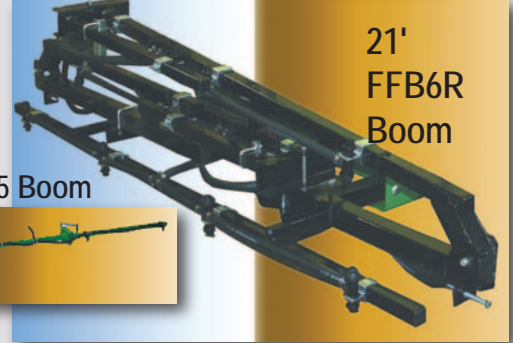

**LIST PRICE
CALL FOR DISCOUNTS!**

THREE POINTS

55,100, 150 & 200 GALLON 3PT

21'
FFB6R
Boom

150" Coverage LBF5 Boom

Boomless Nozzle Choices

GROUP A

CAT. 1 & 2 3-Point Mainframe
FRAME LESS TANK
Includes Cat. 1 to 2 Pins

GROUP E Boom Choices

SOLD SEPARATELY (Requires kit #3PT-171I or #3PT-171I-HG to operate booms)
FFB6R BOOMS - Model# FFB6R 21' Coverage Flat Folding Boom List Price \$ 920.00

FFB6R Boom is standard with QuickJet plumbing on 20" spacing