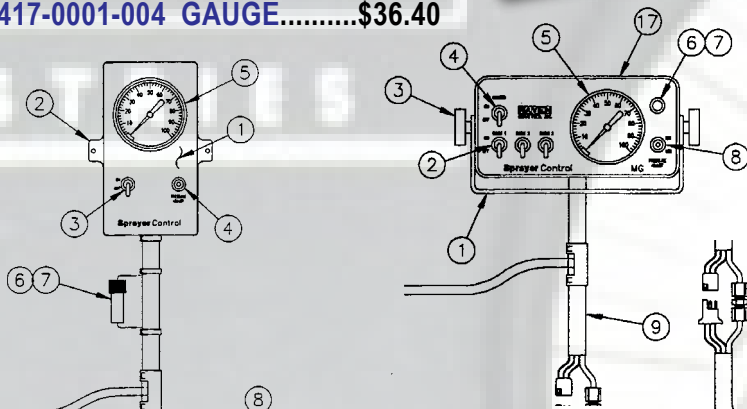

SCS11 CONTROL KIT
1-Way w/ 3/4" Regulating Valve
List Price.....\$267.15

Replacement Parts
417-0001-004 GAUGE.....\$36.40

List Price
Please Apply Discount

RAVEN
SCS203 with
3/4" Regulating
Valve
\$384.02

REPLACEMENT REGULATING VALVES
063-0159-001 3/4" ..\$101.70
063-0171-895 1 1/2" ..\$442.26

Note: Not For Monitors
-See SCS Control Section.

Replacement Parts
107-0159-025 12' EXT...\$111.80
417-0001-002 GAUGE...\$36.40

016-0159-008 Owner's Manual \$18.59

SCS11 PARTS

ITEM	DESCRIPTION	RAVEN PART #
1	Printed Enclosure	107-0159-092
2	Back Cover Bracket	106-0159-001
3	On/off Switch	412-2011-038
4	Pressure Adjust Switch	412-2011-041
5	English PSI Gauge, Female Fitting, Male Fitting, 195° Tubing	117-0159-007
	Metric PSI/KPA Gauge, Female Fitting, Male Fitting, 195° Tubing	117-0159-021
6	Fuse Holder	510-2001-010
7	Fuse, 5 Amp.	510-1003-001
8	Console Control Cable (8 ft.)	115-0159-005
9	3/4" Valve Assembly	063-0159-001
10	1" Valve Assembly	063-0159-447
11	1 1/2" Valve Assembly	063-0159-448
12	Tubing (length as required)	333-0001-001

SCS 203 PARTS

ITEM	DESCRIPTION	RAVEN PART #
1	Mounting Bracket	107-0159-007
2	Boom Switch	412-2011-038
3	Mounting Knob	309-1000-006
4	Master Switch	412-2011-037
5	English PSI Gauge, Female Fitting, Male Fitting, 195° Tubing	117-0159-006
	Metric PSI/KPA Gauge, Female Fitting, Male Fitting, 195° Tubing	117-0159-021
	** Liquid Gauge (optional)	417-0001-018
6	Fuse Holder	510-2001-003
7	Fuse, 15 Amp.	510-1003-001
8	Pressure Switch	412-2011-039
9	Console Control Cable (8 ft.)	115-0159-010
10	Flow Ext. Cable (12 ft.)	107-0159-025
11	Flow Control Cable (6 ft.)	115-0159-013
	Flow Control Cable (12 ft.)	115-0159-015
12	Union Fitting	333-0001-007
13	Tubing (length as required)	214-0001-001
14	3/4" Valve Assembly	063-0159-001
15	1" Valve Assembly	063-0159-447
16	1 1/2" Valve Assembly	063-0159-448
17	SCS 200 series Console	063-0159-203
18	Gauge only	417-0001-002
19	Gauge Fitting	333-0001-004