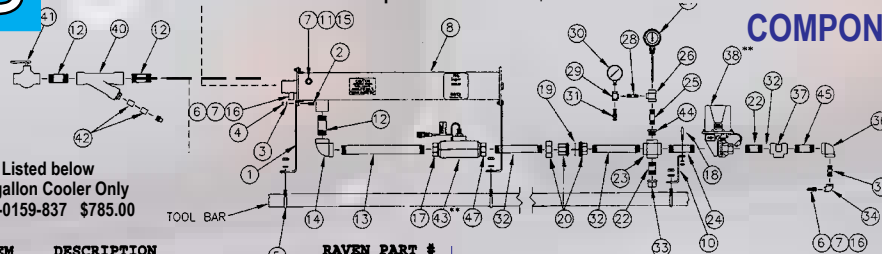

ADAPTOR CABLES - All above kits have Valves with Molded Round Connectors.

115-0171-807	Cable Adaptor FC / Control Valve	$110.83
115-0171-808	Cable Adaptor On/Off Valve	$110.83

Cooler Repair Kits: 20 or 30 gal. 2 Req. # 219-0000-036 $ 9.60

1 Req. # 219-0000-038 $ 21.50