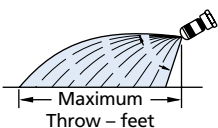

O-Ring: EPDM is standard, Viton® is optional.

TIP SETTING "A"
CONE SPRAY PATTERN

TIP SETTING "B"
STRAIGHT STREAM SPRAY PATTERN

ADJUSTABLE CONEJET TIP NUMBER	PERFORMANCE	LIQUID PRESSURE IN PSI											
		20 PSI		30 PSI		40 PSI		60 PSI		100 PSI		150 PSI	
		SETTING		SETTING		SETTING		SETTING		SETTING		SETTING	
	A	B	A	B	A	B	A	B	A	B	A	B	
5500-X1	Capacity – GPM	–	.049	.015	.061	.017	.07	.02	.086	.025	.11	.028	.14
	Spray Angle	–	–	38°	–	54°	–	71°	–	80°	–	83°	–
	Max. Throw – Ft.	–	19	1	22	1.5	24	1.5	26	1.5	26	1.5	26
5500-X2	Capacity – GPM	.025	.091	.03	.11	.033	.13	.04	.16	.05	.20	.058	.25
	Spray Angle	40°	–	60°	–	68°	–	75°	–	80°	–	83°	–
	Max. Throw – Ft.	1.5	23	1.5	26	2	27	2	28	2	28	2	28
5500-X3	Capacity – GPM	.037	.13	.045	.17	.05	.19	.058	.23	.073	.30	.088	.37
	Spray Angle	57°	–	68°	–	72°	–	76°	–	80°	–	82°	–
	Max. Throw – Ft.	2	27	2	30	2	31	2	31	3	31	3	31
5500-PPB-X3	Capacity – GPM	.05	.18	.058	.22	.067	.25	.08	.31	.10	.40	.12	.49
	Spray Angle	61°	–	70°	–	73°	–	77°	–	80°	–	81°	–
	Max. Throw – Ft.	2.5	30	2.5	33	3	34	3	34	3	34	3	34
5500-X5	Capacity – GPM	.061	.21	.076	.26	.082	.30	.10	.37	.13	.48	.15	.58
	Spray Angle	61°	–	70°	–	74°	–	77°	–	80°	–	81°	–
	Max. Throw – Ft.	2.5	31	2.5	34	3	35	3	35	3	35	3	35
5500-PPB-X5	Capacity – GPM	.073	.26	.087	.32	.10	.37	.12	.45	.15	.58	.19	.71
	Spray Angle	65°	–	71°	–	74°	–	77°	–	80°	–	80°	–
	Max. Throw – Ft.	2.5	32	3	35	3	36	3.5	36	3.5	36	3.4	36
5500-X8	Capacity – GPM	.097	.33	.12	.40	.13	.47	.16	.57	.21	.74	.25	.90
	Spray Angle	66°	–	71°	–	74°	–	77°	–	80°	–	80°	–
	Max. Throw – Ft.	3	34	3	37	3	38	3	38	4	38	4	38
5500-PPB-X8	Capacity – GPM	.12	.42	.15	.52	.17	.60	.21	.73	.26	.94	.31	1.2
	Spray Angle	68°	–	72°	–	75°	–	78°	–	80°	–	80°	–
	Max. Throw – Ft.	3	35	3.5	38	3.5	39	4	40	4	40	4	40
5500-X10	Capacity – GPM	.15	.49	.18	.60	.20	.69	.24	.84	.31	1.1	.38	1.3
	Spray Angle	69°	–	73°	–	76°	–	78°	–	80°	–	80°	–
	Max. Throw – Ft.	3.5	36	4	39	4	40	4	41	4	41	4	41
5500-PPB-X12	Capacity – GPM	.17	.55	.20	.67	.23	.78	.29	.95	.37	1.2	.45	1.5
	Spray Angle	70°	–	74°	–	76°	–	78°	–	80°	–	80°	–
	Max. Throw – Ft.	3.5	37	4	40	4	41	4	41	4.5	41	4.5	41
5500-X14	Capacity – GPM	.21	.69	.26	.84	.30	.97	.37	1.2	.47	1.5	.58	1.9
	Spray Angle	71°	–	75°	–	77°	–	78°	–	80°	–	79°	–
	Max. Throw – Ft.	4	38	4	41	4	42	4	42	5	42	5	42
5500-PPB-X18	Capacity – GPM	.26	.83	.32	1.0	.37	1.2	.45	1.4	.58	1.9	.70	2.3
	Spray Angle	71°	–	75°	–	78°	–	79°	–	80°	–	78°	–
	Max. Throw – Ft.	4	39	4.5	41	5	42	5	42	5	42	5	42
5500-X22	Capacity – GPM	.31	.98	.37	1.2	.43	1.4	.53	1.7	.68	2.2	.83	2.7
	Spray Angle	72°	–	76°	–	78°	–	79°	–	80°	–	78°	–
	Max. Throw – Ft.	4.5	40	5	42	5	43	5.5	43	5.5	43	5.5	43