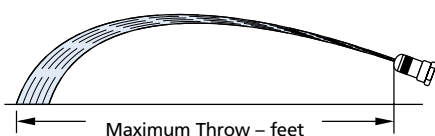

O-Ring: EPDM is standard, Viton® is optional.

TIP SETTING "A"
CONE SPRAY PATTERN

TIP SETTING "B"
STRAIGHT STREAM SPRAY PATTERN

ADJUSTABLE CONEJET TIP NUMBER	PERFORMANCE	LIQUID PRESSURE IN PSI											
		20 PSI		30 PSI		40 PSI		60 PSI		100 PSI		150 PSI	
		SETTING		SETTING		SETTING		SETTING		SETTING		SETTING	
	A	B	A	B	A	B	A	B	A	B	A	B	
5500-X1	Capacity – GPM	–	.049	.015	.061	.017	.07	.02	.086	.025	.11	.028	.14
	Spray Angle	–	–	38°	–	54°	–	71°	–	80°	–	83°	–
	Max. Throw – Ft.	–	19	1	22	1.5	24	1.5	26	1.5	26	1.5	26
5500-X2	Capacity – GPM	.025	.091	.03	.11	.033	.13	.04	.16	.05	.20	.058	.25
	Spray Angle	40°	–	60°	–	68°	–	75°	–	80°	–	83°	–
	Max. Throw – Ft.	1.5	23	1.5	26	2	27	2	28	2	28	2	28
5500-X3	Capacity – GPM	.037	.13	.045	.17	.05	.19	.058	.23	.073	.30	.088	.37
	Spray Angle	57°	–	68°	–	72°	–	76°	–	80°	–	82°	–
	Max. Throw – Ft.	2	27	2	30	2	31	2	31	3	31	3	31
5500-PPB-X3	Capacity – GPM	.05	.18	.058	.22	.067	.25	.08	.31	.10	.40	.12	.49
	Spray Angle	61°	–	70°	–	73°	–	77°	–	80°	–	81°	–
	Max. Throw – Ft.	2.5	30	2.5	33	3	34	3	34	3	34	3	34
5500-X5	Capacity – GPM	.061	.21	.076	.26	.082	.30	.10	.37	.13	.48	.15	.58
	Spray Angle	61°	–	70°	–	74°	–	77°	–	80°	–	81°	–
	Max. Throw – Ft.	2.5	31	2.5	34	3	35	3	35	3	35	3	35
5500-PPB-X5	Capacity – GPM	.073	.26	.087	.32	.10	.37	.12	.45	.15	.58	.19	.71
	Spray Angle	65°	–	71°	–	74°	–	77°	–	80°	–	80°	–
	Max. Throw – Ft.	2.5	32	3	35	3	36	3.5	36	3.5	36	3.4	36
5500-X8	Capacity – GPM	.097	.33	.12	.40	.13	.47	.16	.57	.21	.74	.25	.90
	Spray Angle	66°	–	71°	–	74°	–	77°	–	80°	–	80°	–
	Max. Throw – Ft.	3	34	3	37	3	38	3	38	4	38	4	38
5500-PPB-X8	Capacity – GPM	.12	.42	.15	.52	.17	.60	.21	.73	.26	.94	.31	1.2
	Spray Angle	68°	–	72°	–	75°	–	78°	–	80°	–	80°	–
	Max. Throw – Ft.	3	35	3.5	38	3.5	39	4	40	4	40	4	40
5500-X10	Capacity – GPM	.15	.49	.18	.60	.20	.69	.24	.84	.31	1.1	.38	1.3
	Spray Angle	69°	–	73°	–	76°	–	78°	–	80°	–	80°	–
	Max. Throw – Ft.	3.5	36	4	39	4	40	4	41	4	41	4	41
5500-PPB-X12	Capacity – GPM	.17	.55	.20	.67	.23	.78	.29	.95	.37	1.2	.45	1.5
	Spray Angle	70°	–	74°	–	76°	–	78°	–	80°	–	80°	–
	Max. Throw – Ft.	3.5	37	4	40	4	41	4	41	4.5	41	4.5	41
5500-X14	Capacity – GPM	.21	.69	.26	.84	.30	.97	.37	1.2	.47	1.5	.58	1.9
	Spray Angle	71°	–	75°	–	77°	–	78°	–	80°	–	79°	–
	Max. Throw – Ft.	4	38	4	41	4	42	4	42	5	42	5	42
5500-PPB-X18	Capacity – GPM	.26	.83	.32	1.0	.37	1.2	.45	1.4	.58	1.9	.70	2.3
	Spray Angle	71°	–	75°	–	78°	–	79°	–	80°	–	78°	–
	Max. Throw – Ft.	4	39	4.5	41	5	42	5	42	5	42	5	42
5500-X22	Capacity – GPM	.31	.98	.37	1.2	.43	1.4	.53	1.7	.68	2.2	.83	2.7
	Spray Angle	72°	–	76°	–	78°	–	79°	–	80°	–	78°	–
	Max. Throw – Ft.	4.5	40	5	42	5	43	5.5	43	5.5	43	5.5	43