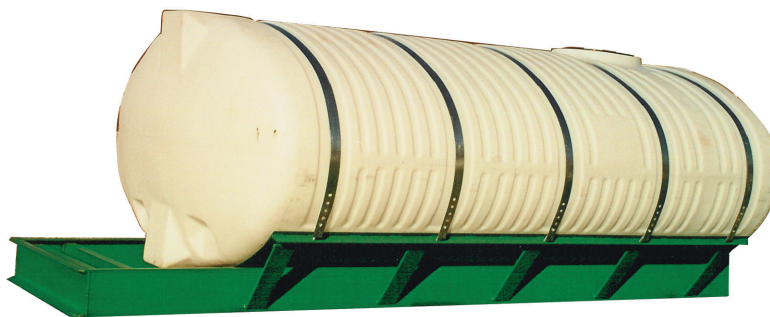

NURSE SKID UNITS

1600 Gallon Elliptical Skid Unit

1600 Gallon Elliptical Skid Unit built for Straight Trucks with 34" or 42" Wide Frame. Heavy-Duty 8" Channel Frame with a Full Sheet to support the Sturdy 1600 Gallon Poly Tank.

The tank has a 3" Poly Bolted Tank Fitting. Maximum Temperature of 140° F.

Part#	Description	Price
1600ESPKG-34	34" Wide Frame-8" Channel Frame, 4" Channel Crossmembers, 12 Ga Split Sheets	\$6,814.16
1600ESPKG-42	42" Wide Frame-8" Channel Frame, 4" Channel Crossmembers, 12 Ga Split Sheets	\$6,814.16

NURSE SKID UNITS

1000 Gallon Elliptical Skid Unit

1000 Gallon Elliptical Skid Unit built for Straight Trucks with 34" Wide Frame or Wagon Gear Units with a 42" Frame. Heavy-Duty 8" Channel Frame with a Full Sheet to support the Tank. Angles welded in the frame for Pump Mounting.