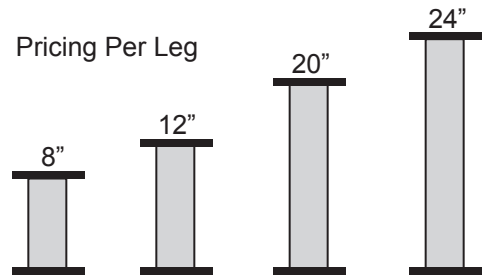

REPLACEMENT LEGS

Part#	Description	Price
TTLEG-8	8" Leg	$250.35
TTLEG-12	12" Leg	$250.35
TTLEG-20	20" Leg	$250.35
TTLEG-24	24" Leg	$250.35

Add 3" to Leg Height for Mounting Frame