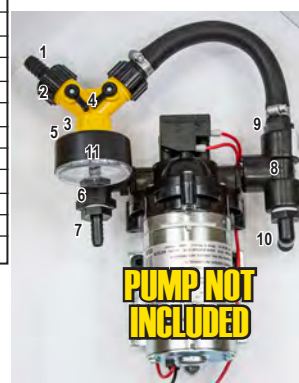

ATV-RFP-L-KIT $149.86