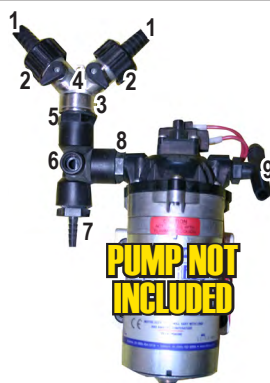

ATV-RFP-S-KIT $146.18