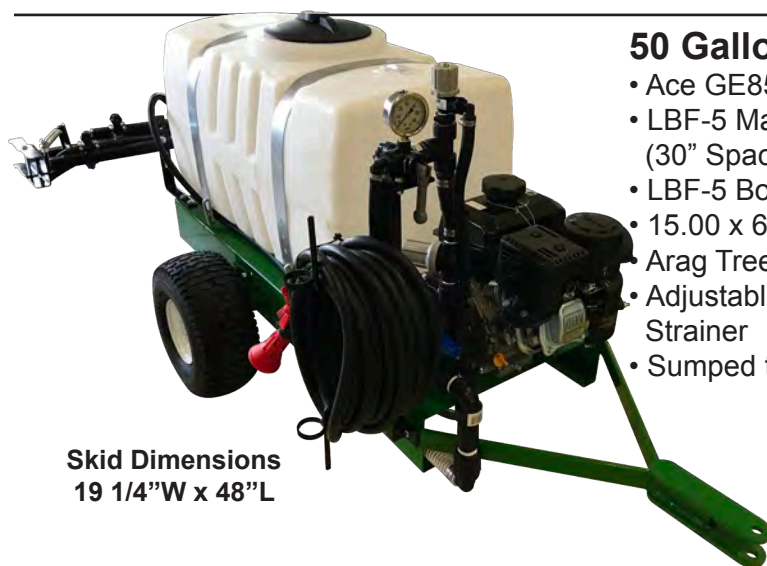

Skid Dimensions
19 1/4"W x 48"L

50 Gallon Lawn Sprayers - Gas Pump

- Ace GE85 Pump mounted to a 4.5 HP Kohler Engine
- LBF-5 Manual Folding 5 Nozzle Boom. 150" Coverage (30" Spacing)
- LBF-5 Boom comes standard with 11003 nozzles
- 15.00 x 6-6 Tires
- Arag Tree Gun
- Adjustable controls with AA6B Boom Shutoff and Strainer
- Sumped tank with 10" Lid

50 Gallon Lawn Sprayers w/ Gas Pump & LBF-5 Manual Fold Boom

Part #	Description	Price
RTL50-GE85-LBF5	50 Gallon Lawn Sprayer, Ace GE85 Pump w/ 4.5HP Kohler, LBF-5 Boom	$3,349.39

Options & Parts

LBF5-WSO	LBF-5 Optional Wing Shut-Off	$78.96
15X6X6TIRE	#15 x 6 x 6 Replacement Tire and Rim	$135.20

Most popular configurations are listed above, but unit can be customized if necessary to fit any need, please inquire. 40 & 60 Gallon Lawn Sprayers also Available.